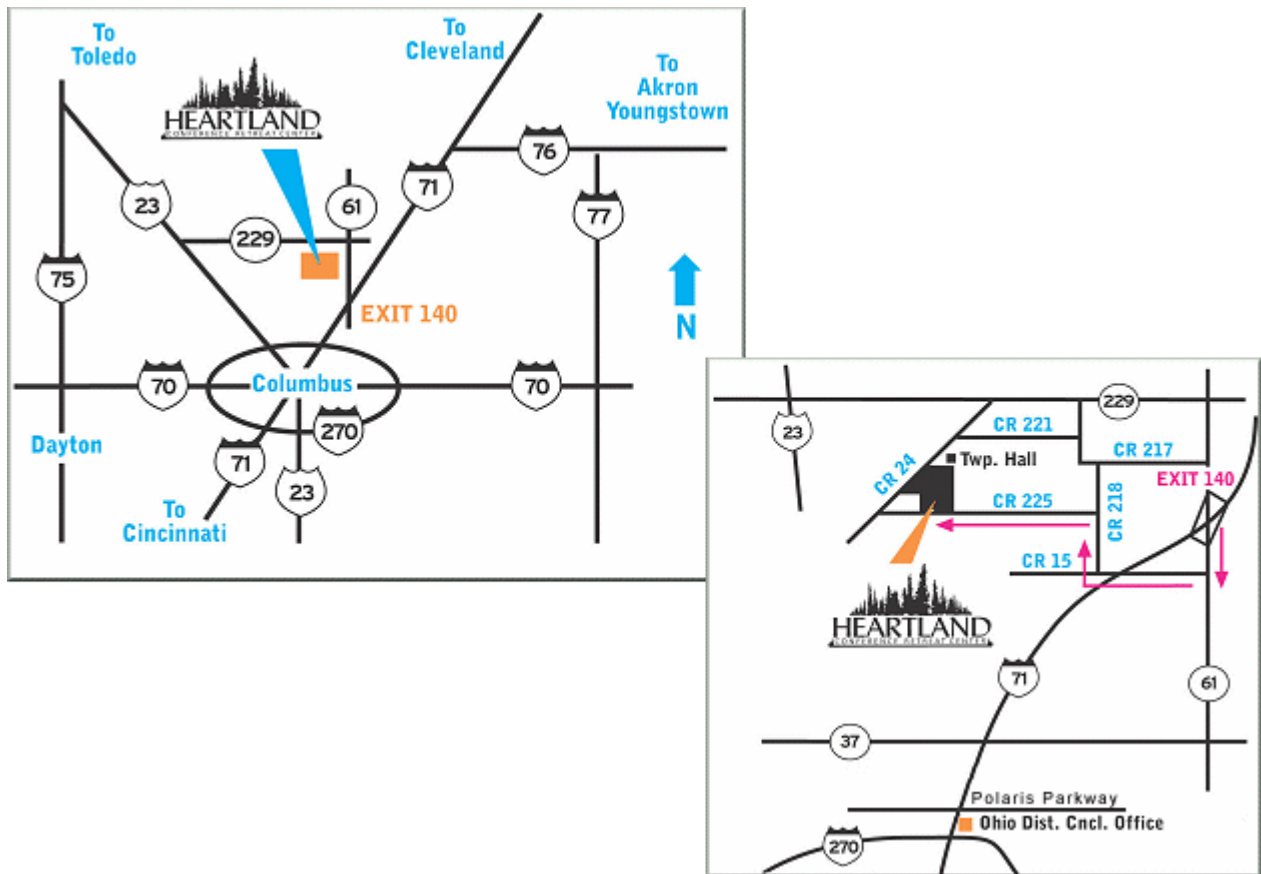

Directions

The Heartland Conference Retreat Center is located right off Interstate 71 about 35 minutes north of Columbus. It is only 28 miles from the Columbus I-270 outerbelt. This great location makes it easy to get to from all over the state, but is remote enough to provide that "get away from it all" feeling.

From I-71

Take Exit 140, Rt. 61 South. Turn right (west) on CR 15. CR 15 will go back over I-71. Turn right (north) on CR 218. Turn left (west) on CR 225. The entrance to Heartland is on the right.

From Rt. 23

Turn east on Rt. 229 and continue through the town of Ashley. Turn right (south) on CR 24, then left (east) on CR 225. The entrance to Heartland is on the left. **CR 24 to CR 225 IS NOT RECOMMENDED FOR RVs.** For RVs: Instead of turning right (south) on CR 24, continue to CR 218 and then turn right (south). You will come to a sharp left curve. After the curve, turn right to stay on CR 218. Go 1 mile and turn right (west) on CR 225. The entrance to Heartland is on the right.